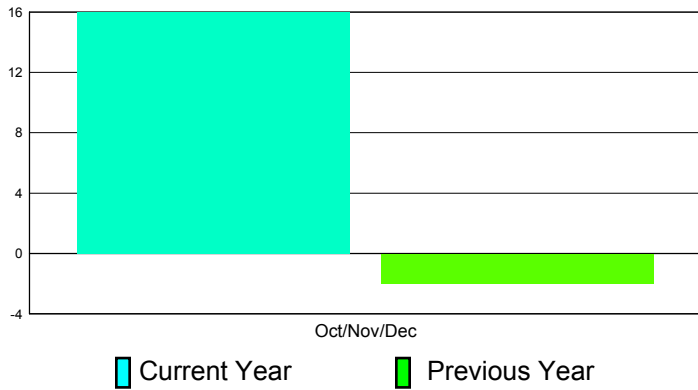

Comparison of Club Gain/Loss

Current Year Compared to the Previous Year