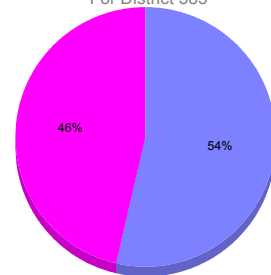

Membership Results 2011-2012

Goal, New, Dropped, Gain/Loss

Comparison of Club Gain/Loss

Current Year Compared to the Previous Year

Comparison of Membership Gain/Loss

Current Year Compared to the Previous Year

YTD Status Quo Clubs 2010-2011

Status Quo Clubs Compared to Status Quo Members

Gender Comparison 2010-2011

For District 385

Oct/Nov/Dec

■ Male ■ Female