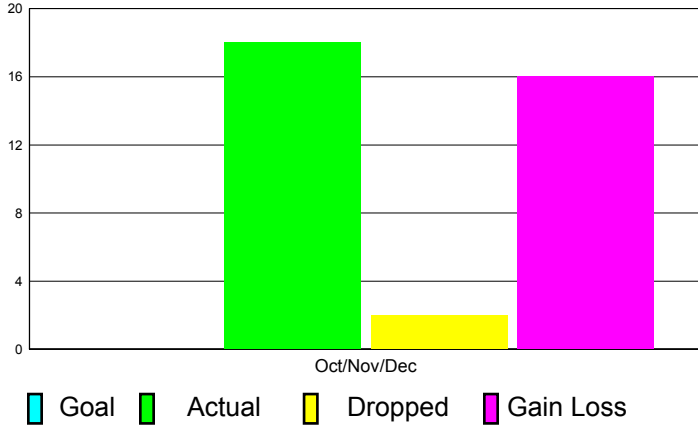

GMT Reports for District (or Undistricted) **District 385**

GMT: PAUL CHOR HO FAN

Location: CHINA

GMT CA: 5

CLUBS

Club Results
2011-2012

Clubs
2010-2011

Month	New Club Goal	Actual New Clubs	Actual Dropped Clubs	Gain/Loss of Clubs	Gain/Loss of Clubs
Oct/Nov/Dec	0	18	2	16	-2
Totals	0	18	2	16	-2

Club Results 2011-2012

Goal, New, Dropped, Gain/Loss

MEMBERSHIP

Membership Results
2011-2012

Membership
2010-2011

Month	Net Memb Goal	Actual New Memb	Actual Dropped Memb	Gain/Loss of Memb	Gain/ Loss of Memb
Oct/Nov/Dec	0	717	166	551	-39
Totals	0	717	166	551	-39