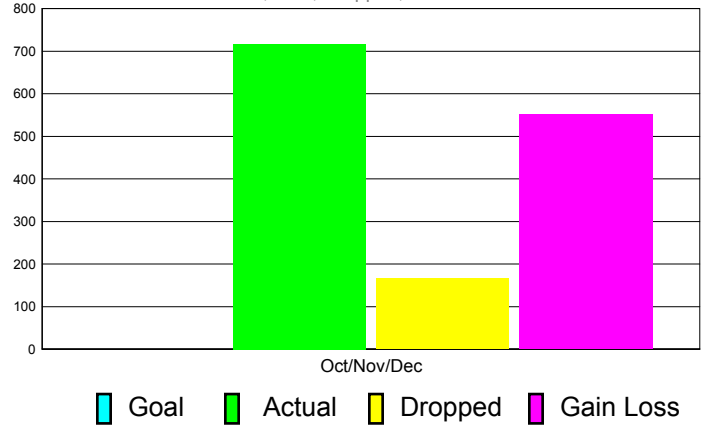

Club Results 2011-2012

Goal, New, Dropped, Gain/Loss

MEMBERSHIP

Membership Results
2011-2012

Membership
2010-2011

Month	Net Memb Goal	Actual New Memb	Actual Dropped Memb	Gain/Loss of Memb	Gain/ Loss of Memb
Oct/Nov/Dec	0	717	166	551	-39
Totals	0	717	166	551	-39

Membership Results 2011-2012

Goal, New, Dropped, Gain/Loss

Comparison of Club Gain/Loss

Current Year Compared to the Previous Year

Comparison of Membership Gain/Loss

Current Year Compared to the Previous Year